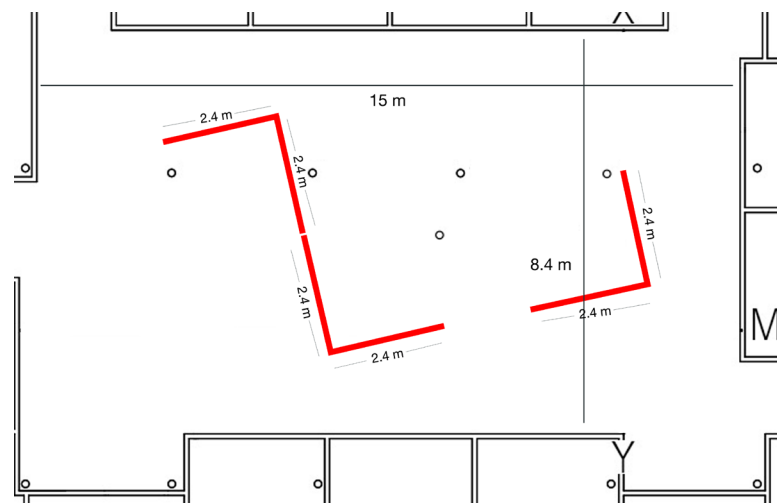

1853 Studios & Gallery

Mill 1 Gallery

Location:

1853 Studios (Mill 1)
Osborne Mill
Waddington St
Oldham
OL9 6QQ

Mill 1 Gallery is located on the 3rd floor.

Accessibility:

Mill 1 Gallery is **not** wheelchair accessible. There are 2 steps from the road, and then the gallery is accessible via a lift. There is no accessible toilet.

Description:

The gallery space is 15m x 8.4 m. It contains 3 L shaped display walls which can be positioned wherever within the space depending on the requirement. Each side of the display walls are 2.4m x 2.4m. See the illustration below of an optional layout. The circles in the image represent structural beams.

Ceiling:

The height to the lowest beam in the ceiling is approximately 4 metres. Artwork can be hung from certain beams in the ceiling, which we can point out.

Usage:

The Gallery is positioned in an open space within our bustling creative studios. Studio residents come through the space to access their private studios. The outer walls are doorways to private studios, and the studio residents may display work outside their doors. When making use of the Gallery, you will be able to display on the Gallery walls only, not the outer walls.